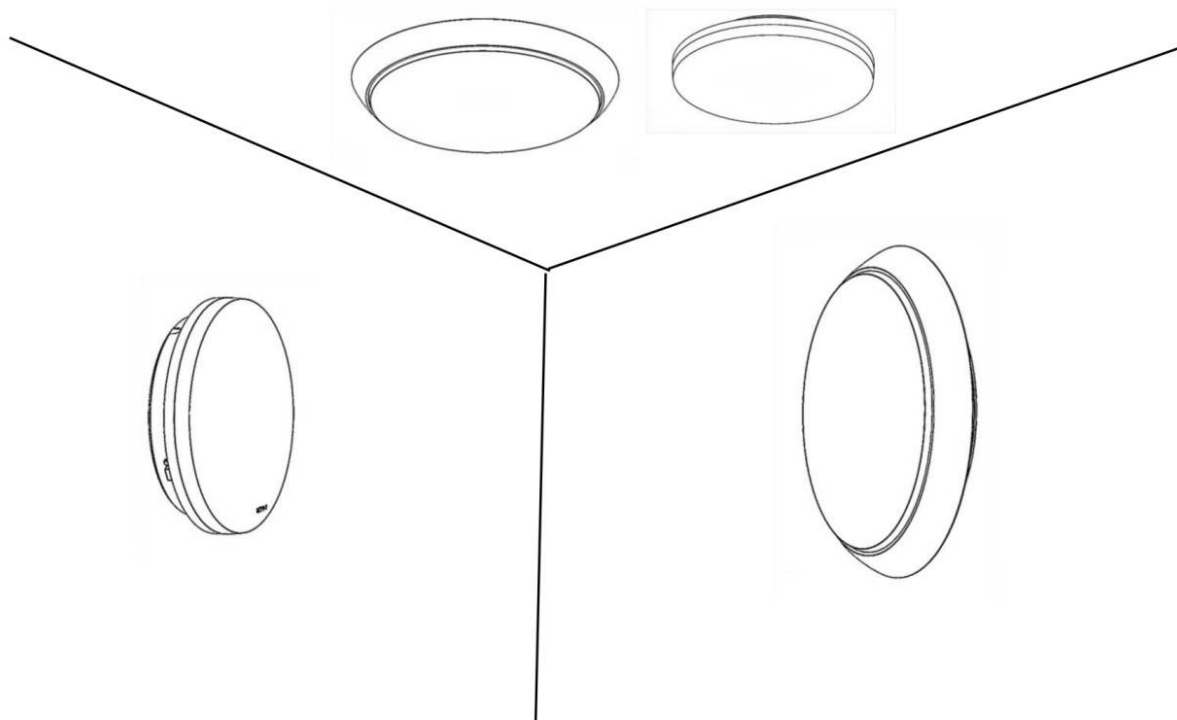

LED Ceiling light  
DOR/DOS

**IP54**

Required Tools

**WARNING:**

Check that the power is off before conducting any maintenance and assembly work

Caution, danger of electric shock

The installation and commissioning of the luminaire as well as any modification to the luminaire may only be performed by authorized personnel (qualified electrician).

Step:1

STEP:2

OPTION:A

OPTION:B

STEP:3

STEP:4

OPTION--SAFETY COVER

**I. WIRING DIAGRAMS: CCT+POWER/SWITCHABLE**