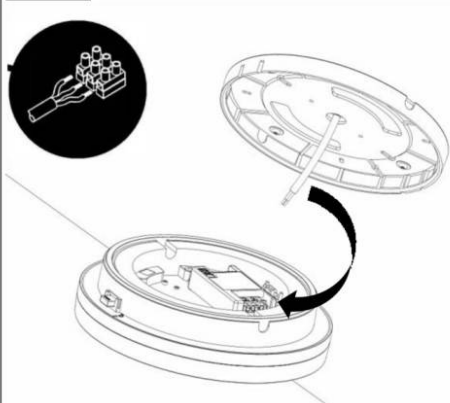

LED Ceiling light  
DOR/DOS

**IP54**

Required Tools

**WARNING:**

Check that the power is off before conducting any maintenance and assembly work

Caution, danger of electric shock

The installation and commissioning of the luminaire as well as any modification to the luminaire may only be performed by authorized personnel (qualified electrician).

Step:1

STEP:2

OPTION:A

OPTION:B

STEP:3

STEP:4

OPTION--SAFETY COVER

**I. WIRING DIAGRAMS: CCT+POWER/SWITCHABLE**

**II. WIRING DIAGRAMS: CCT+POWER/SWITCHABLE+SENSOR/EM2**

**III. WIRING DIAGRAMS: CCT+DALI (TCI DT6)**