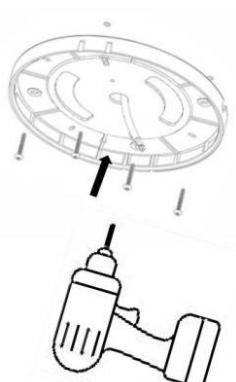

LED Ceiling light  
DOR/DOS

**IP54**

Required Tools

**WARNING:**

Check that the power is off before conducting any maintenance and assembly work

Caution, danger of electric shock

The installation and commissioning of the luminaire as well as any modification to the luminaire may only be performed by authorized personnel (qualified electrician).

Step:1

STEP:2

OPTION:A

OPTION:B

STEP:3

STEP:4

OPTION--SAFETY COVER

**I. WIRING DIAGRAMS: CCT+POWER/SWITCHABLE**

**II. WIRING DIAGRAMS: CCT+POWER/SWITCHABLE+SENSOR/EM2**

**III. WIRING DIAGRAMS: CCT+DALI (TCI DT6)**