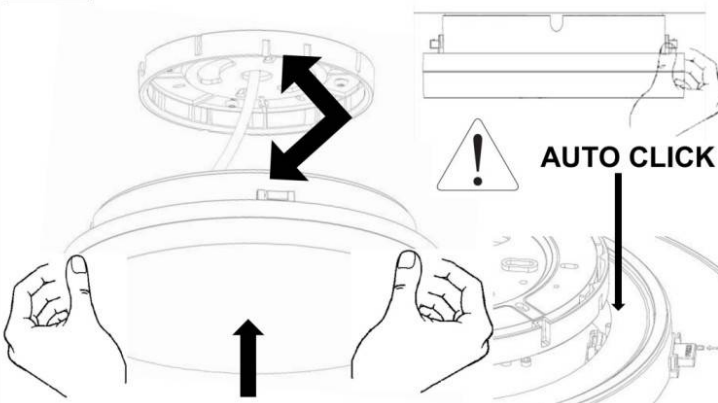

LED Ceiling light  
DOR/DOS

**IP54**

Required Tools

**WARNING:**

Check that the power is off before conducting any maintenance and assembly work

Caution, danger of electric shock

The installation and commissioning of the luminaire as well as any modification to the luminaire may only be performed by authorized personnel (qualified electrician).

Step:1

STEP:2

OPTION:A

OPTION:B

STEP:3

STEP:4

OPTION--SAFETY COVER

**I. WIRING DIAGRAMS: CCT+POWER/SWITCHABLE**