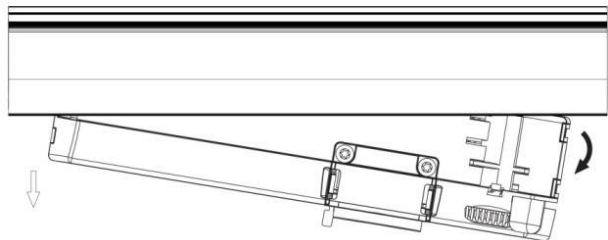

2. The adapter flange is in the same direction with the track plane.

3. Track adapter into the track.

4. Revolve the hand grip in place, select the power knob: phase 1/ phase 2/ phase 3. Can swing clockwise and anticlockwise.

Remove Instructions

Turn the hand grip to the position as shown

Remove the track adapter as shown

Integrated Adapter Installation Instructions

1. Make sure the track adapter's positions are the same as the picture showed before installation.

Remove Instructions

Turn the hand grip to the position as shown

Remove the track adapter as shown