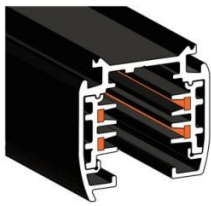

4 Wire (3-Phase) Track Rail and Adapter Type

4 Wire (3-Phase) Rail

Adapter

Integrated Adapter

Adapter Installation Instructions

1. Make sure the track adapter's positions are the same as the picture showed before installation.

2. The adapter flange is in the same direction with the track plane.

3. Track adapter into the track.

4. Revolve the hand grip in place, select the power knob: phase 1/ phase 2/ phase 3. Can swing clockwise and anticlockwise.