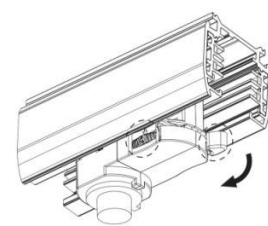

4 Wire (3-Phase) Track Rail and Adapter Type

4 Wire (3-Phase) Rail

Adapter

Integrated Adapter

Adapter Installation Instructions

1. Make sure the track adapter's positions are the same as the picture showed before installation.

2. The adapter flange is in the same direction with the track plane.

3. Track adapter into the track.

4. Revolve the hand grip in place, select the power knob: phase 1/ phase 2/ phase 3. Can swing clockwise and anticlockwise.