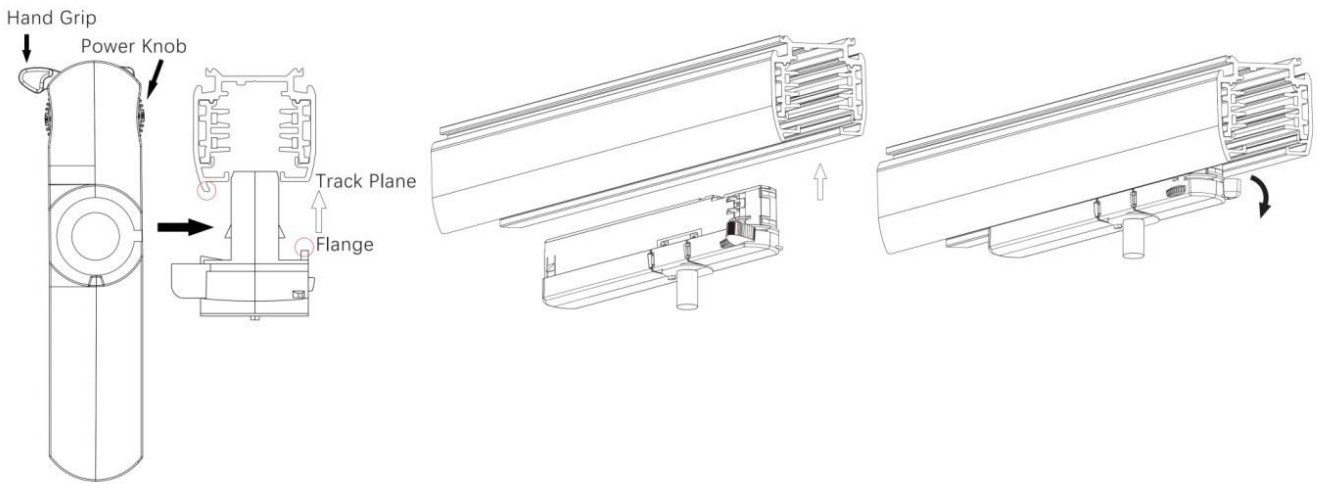

2. The adapter flange is in the same direction with the track plane.

3. Track adapter into the track.

4. Revolve the hand grip in place, select the power knob: phase 1/ phase 2/ phase 3. Can swing clockwise and anticlockwise.

Remove Instructions

Turn the hand grip to the position as shown

Remove the track adapter as shown

Integrated Adapter Installation Instructions

1. Make sure the track adapter's positions are the same as the picture showed before installation.