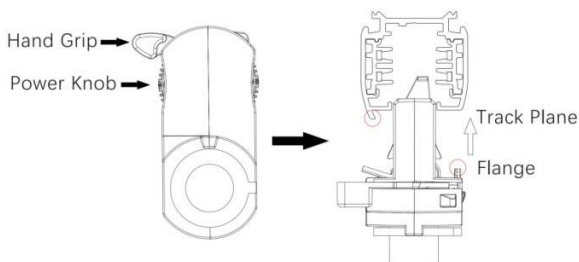

4 Wire (3-Phase) Track Rail and Adapter Type

4 Wire (3-Phase) Rail

Adapter

Integrated Adapter

Adapter Installation Instructions

1. Make sure the track adapter's positions are the same as the picture showed before installation.

2. The adapter flange is in the same direction with the track plane.

3. Track adapter into the track.

4. Revolve the hand grip in place, select the power knob: phase 1/ phase 2/ phase 3. Can swing clockwise and anticlockwise.

Remove Instructions

Turn the hand grip to the position as shown

Remove the track adapter as shown

Integrated Adapter Installation Instructions

1. Make sure the track adapter's positions are the same as the picture showed before installation.