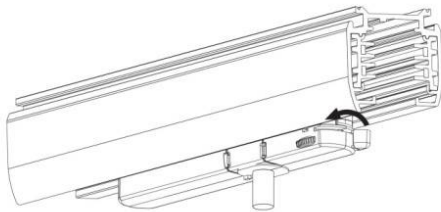

Remove Instructions

Turn the hand grip to the position as shown