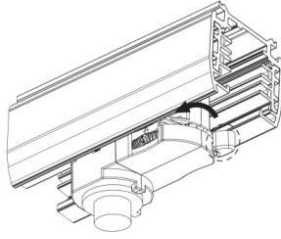

Remove Instructions

Turn the hand grip to the position as shown