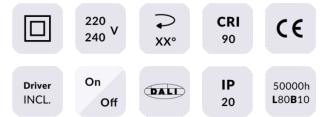

PRO-D

Lavov Downlights from the family PRO-D ,power 7 W and CRI 90 with an optic 24 degrees made in Die Cast Aluminum finished in Silver with a real lumen output of 420lm and an efficiency of 60lm/W

Item code	86.D025.0421.03
Product type	Indoor
Category	Downlights
Family	PRO-D

Pictograms

Product

Real power (W)	7
Real luminous flux (Lm)	420
Luminous efficiency (Lm/W)	60
Beam angle (°)	24
Life time (h)	50000 h L80B10
IP	20
Colour	Silver
Colour temperature (K)	4000
Colour consistency (SDCM)	SDCM<3
CRI	90