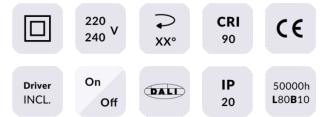

**PRO-D**

Lavov Downlights from the family PRO-D ,power 7 W and CRI 90 with an optic 36 degrees made in Die Cast Aluminum finished in Silver with a real lumen output of 412lm and an efficiency of 58,8571428571429lm/W

Item code	86.D026.0333.03
Product type	Indoor
Category	Downlights
Family	PRO-D

Pictograms

Product	
Real power (W)	7
Real luminous flux (Lm)	412
Luminous efficiency (Lm/W)	58.857142857143
Beam angle (°)	36
Life time (h)	50000 h L80B10
IP	20
Colour	Silver
Colour temperature (K)	3000
Colour consistency (SDCM)	SDCM<3
CRI	90