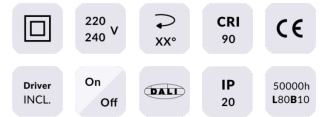

### PRO-D

Lavov Downlights from the family PRO-D ,power 18 W and CRI 90 with an optic 24 degrees made in Die Cast Aluminum finished in Silver with a real lumen output of 1224lm and an efficiency of 68lm/W

#### Pictograms

Product	
Real power (W)	18
Real luminous flux (Lm)	1224
Luminous efficiency (Lm/W)	68
Beam angle (°)	24
Life time (h)	50000 h L80B10
IP	20
Colour	Silver
Colour temperature (K)	4000
Colour consistency (SDCM)	SDCM<3
CRI	90